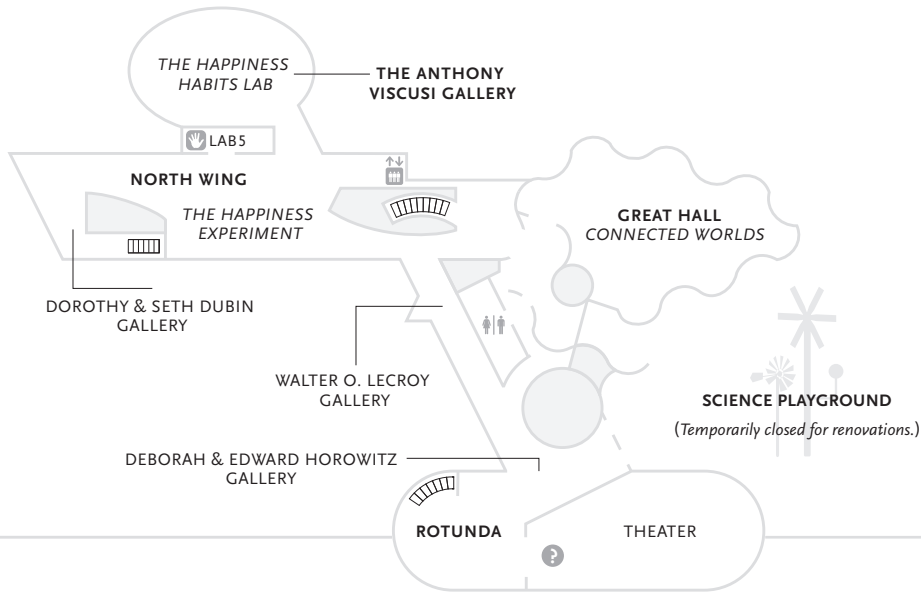

UPPER LEVEL

- **VISCUSI GALLERY**
THE HAPPINESS HABITS LAB
- ▶ **GREAT HALL**
CONNECTED WORLDS
- **NORTH WING**
FEATURE EXHIBITION:
THE HAPPINESS EXPERIMENT
Opens July 8
- **THEATER**
Back from the Brink 2D
Out of Bounds 3D
DEBORAH & EDWARD HOROWITZ GALLERY

STREET LEVEL

- **CENTRAL PAVILION**
CON EDISON GALLERY
> CHARLIE AND KIWI'S
EVOLUTIONARY ADVENTURE
> MATHEMATICA: A WORLD OF NUMBERS
> WILD MINDS: WHAT ANIMALS
REALLY THINK
> THE EVOLUTION – HEALTH CONNECTION
> ENERGY!
- **NORTH WING**
THE SEARCH FOR LIFE BEYOND EARTH
PRESCHOOL PLACE
- **ADMISSIONS**
- **MEMBER SERVICES**
- **CAFÉ**

LOWER LEVEL

- **CENTRAL PAVILION**
DESIGN LAB
MAKER SPACE
SMALL DISCOVERIES
EXPLAINER DEMOS

- VISITOR INFORMATION
- DINING AREA
- ATM
- NURSING ROOM
- STROLLER PARKING
- DISCOVERY LAB
- ▶ ENTRANCE
- ELEVATORS
- STAIRS
- RESTROOM