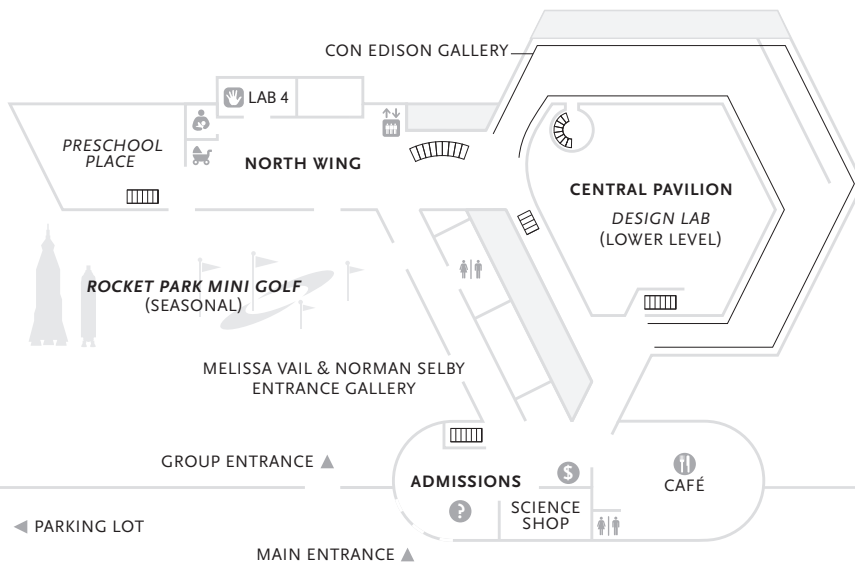

UPPER LEVEL

- **VISCUSI GALLERY**
THE HAPPINESS HABITS LAB
- ▶ **GREAT HALL**
CONNECTED WORLDS
- **NORTH WING**
FEATURE EXHIBITION:
THE HAPPINESS EXPERIMENT
Opens July 8
- **THEATER**
Back from the Brink 2D
Out of Bounds 3D
DEBORAH & EDWARD HOROWITZ GALLERY

STREET LEVEL

- **CENTRAL PAVILION**
CON EDISON GALLERY
> CHARLIE AND KIWI'S
EVOLUTIONARY ADVENTURE
> MATHEMATICA: A WORLD OF NUMBERS
> WILD MINDS: WHAT ANIMALS
REALLY THINK
> THE EVOLUTION – HEALTH CONNECTION
> ENERGY!
- **NORTH WING**
THE SEARCH FOR LIFE BEYOND EARTH
PRESCHOOL PLACE
- **ADMISSIONS**
- **MEMBER SERVICES**
- **CAFÉ**

LOWER LEVEL

- **CENTRAL PAVILION**
DESIGN LAB
MAKER SPACE
SMALL DISCOVERIES
EXPLAINER DEMOS

- VISITOR INFORMATION
- DINING AREA
- ATM
- NURSING ROOM
- STROLLER PARKING
- DISCOVERY LAB
- ▶ ENTRANCE
- ELEVATORS
- STAIRS
- RESTROOM